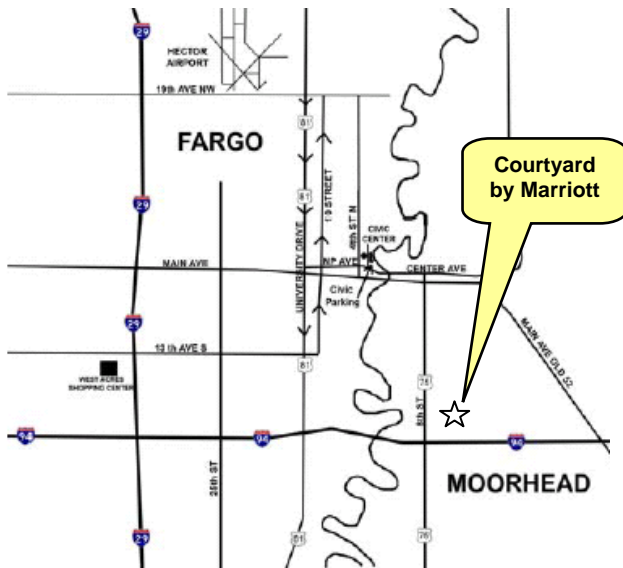

## Directions

**From the North or South** – From I-29 exit at I-94 interchange and go east on I-94 approximately 3.3 miles. Take Exit 1 in Moorhead. Turn left (north) on 8<sup>th</sup> St. Go 0.2 miles and turn right on Holiday Drive. Follow road to Hotel..

**From the West or East** – From I-94 take Exit 1 in Moorhead. Go north 0.2 miles on 8<sup>th</sup> St. Turn right on Holiday Drive. Follow road to Hotel.